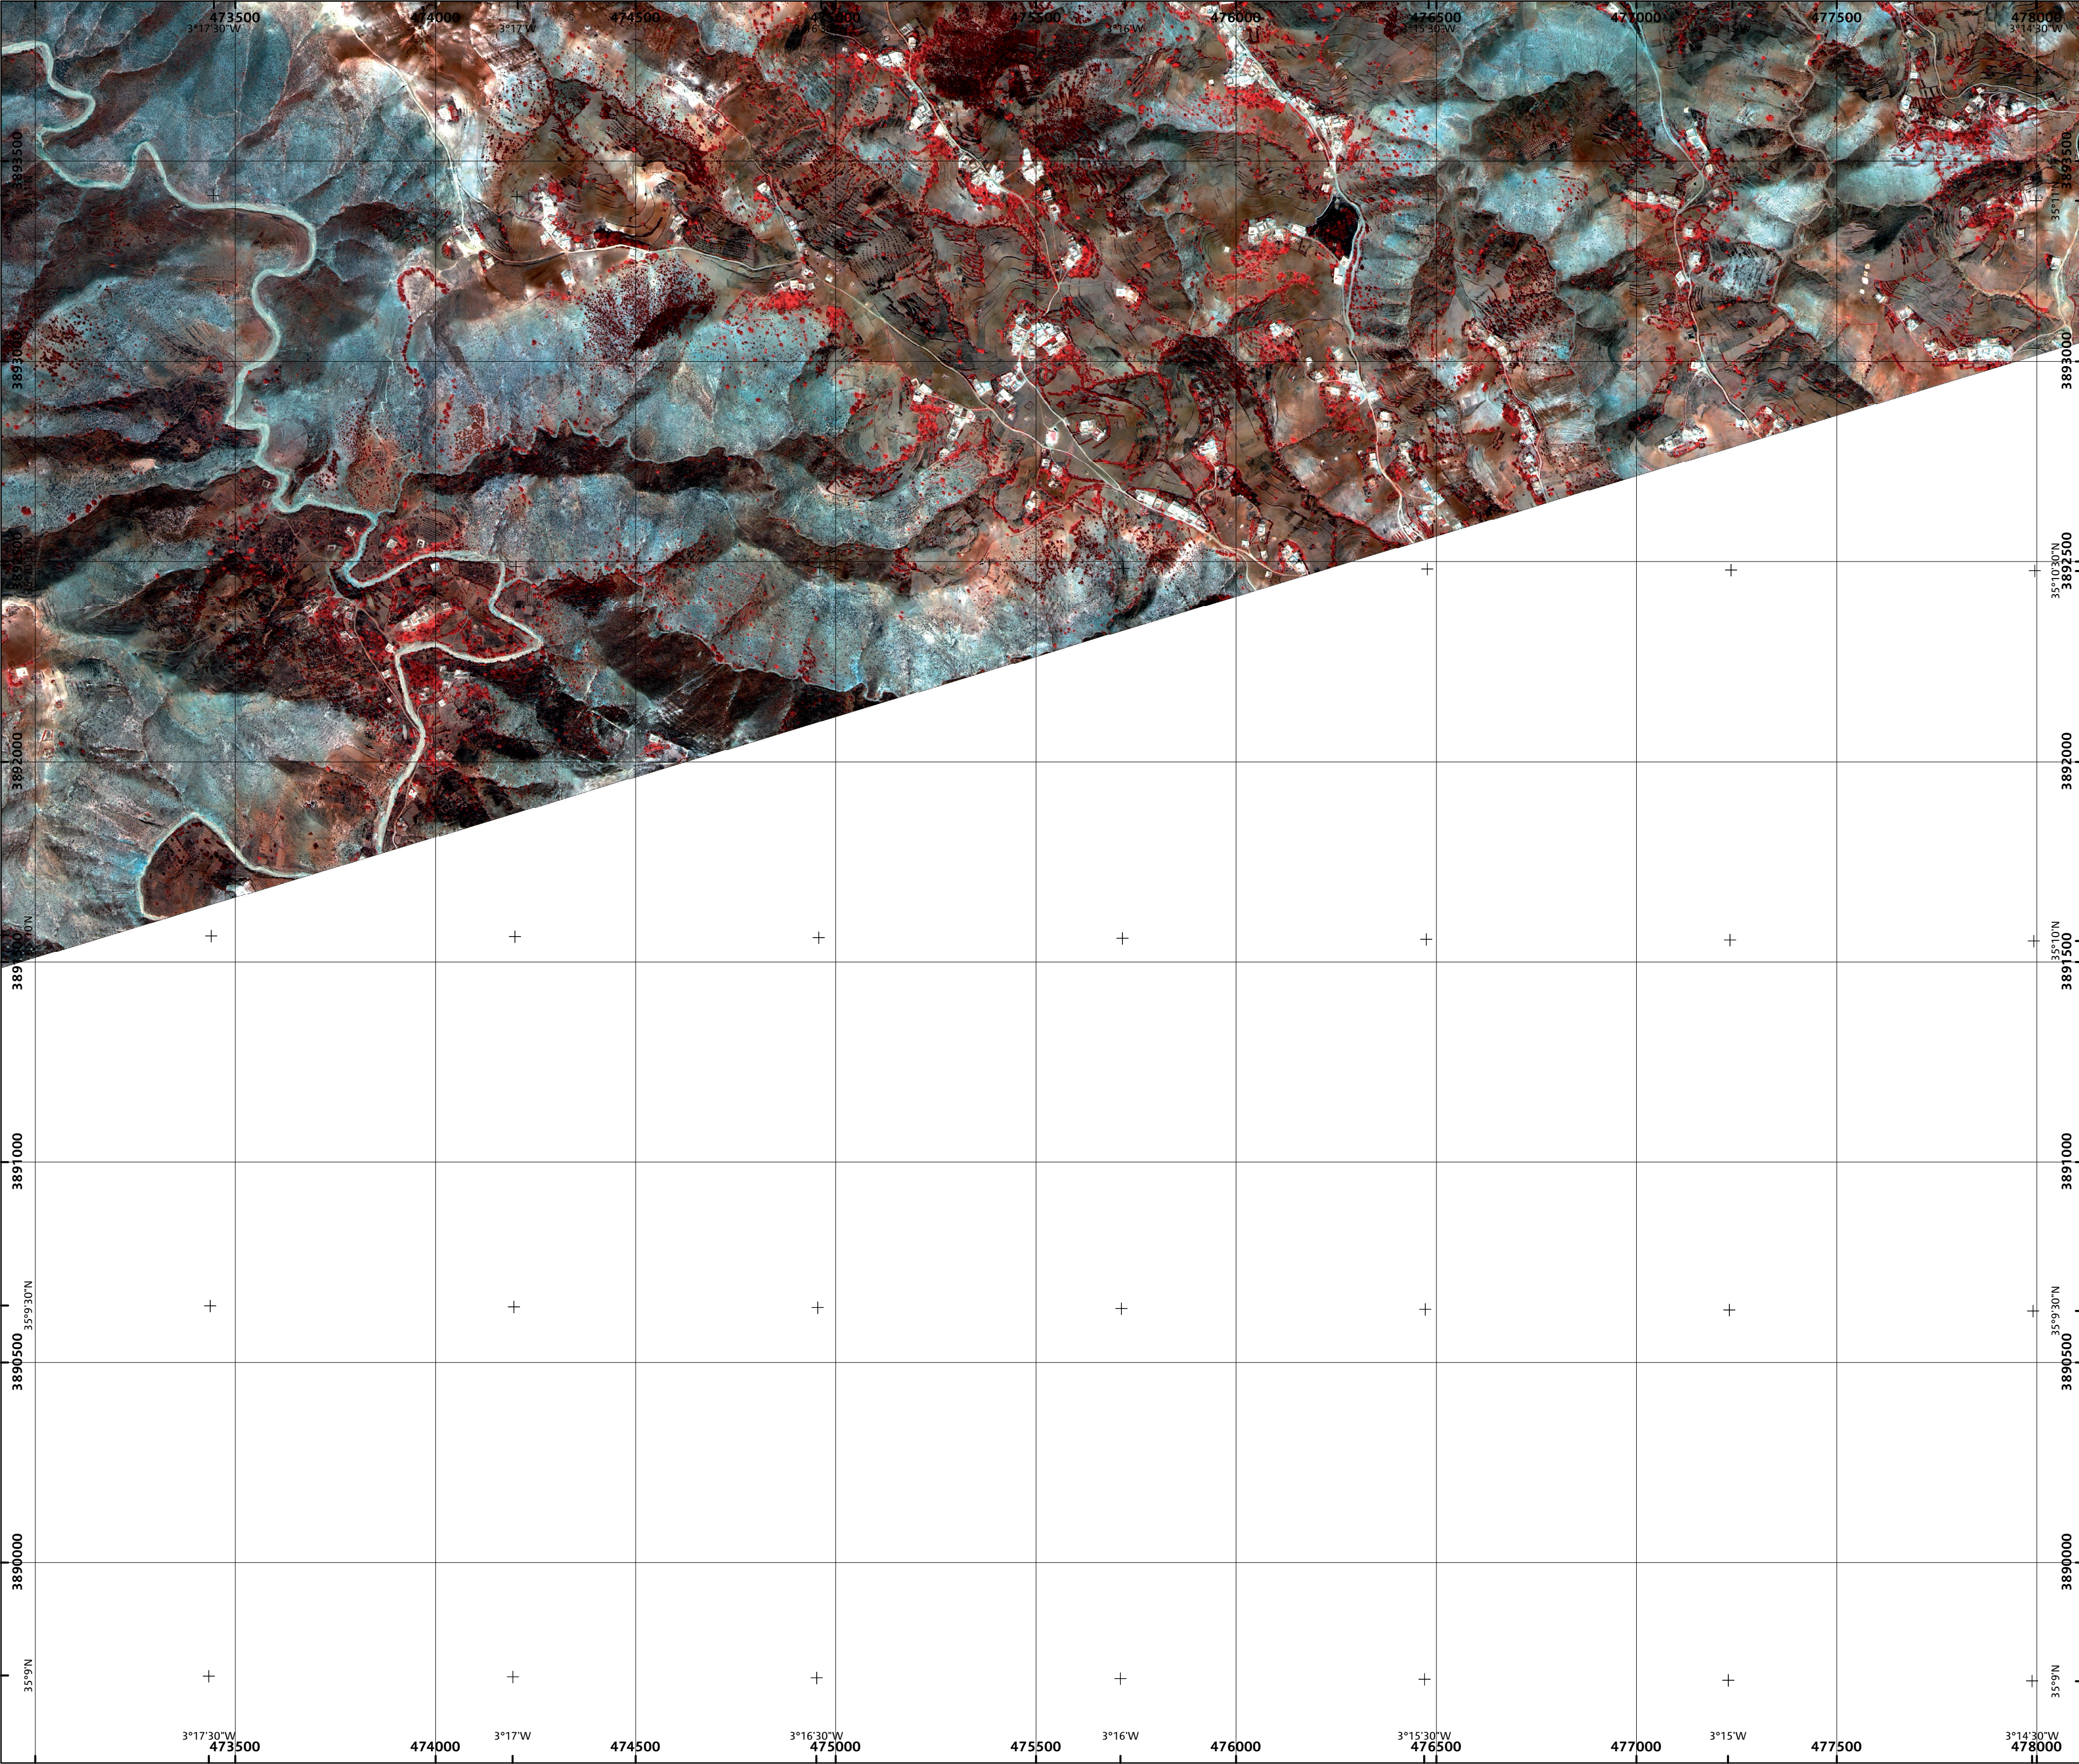

CRC 806

Morocco
QuickBird
Pan-sharpening
4-2-1
(Jul/Aug 2008)
Sheet 9/10

UTM 30 N 1:10,000